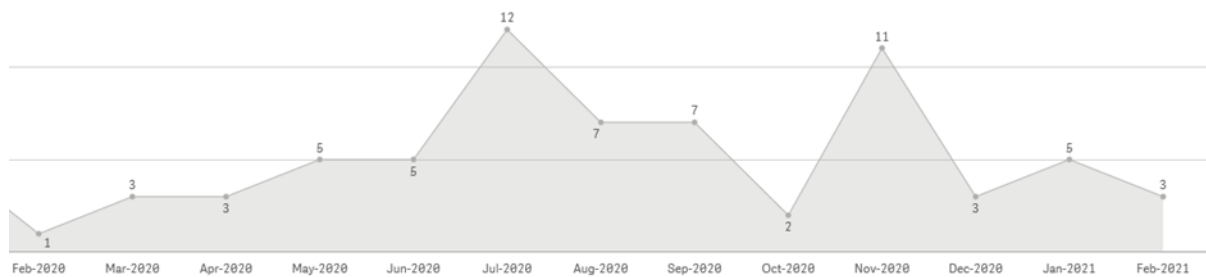

ASB in Pewsey from February 2020 to February 2021